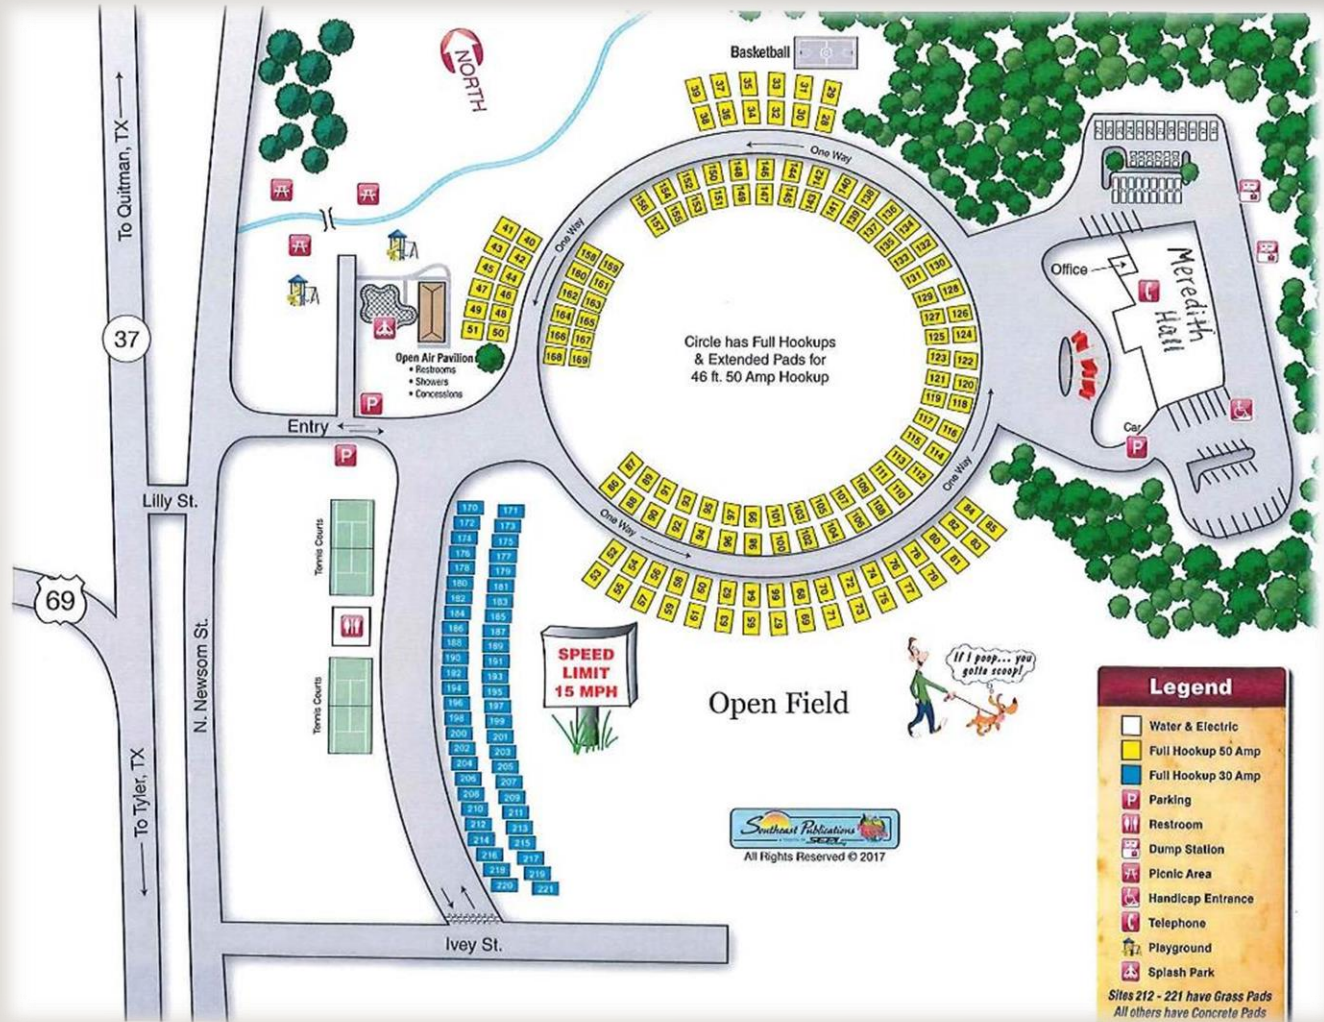

CAMPING

The Mineola Civic Center (MCC) was a great venue for the Big DOG. The MCC has 221 full RV hookups on the civic centergrounds.

11624

The MCC is just a block away from Brookshires Grocery Store.